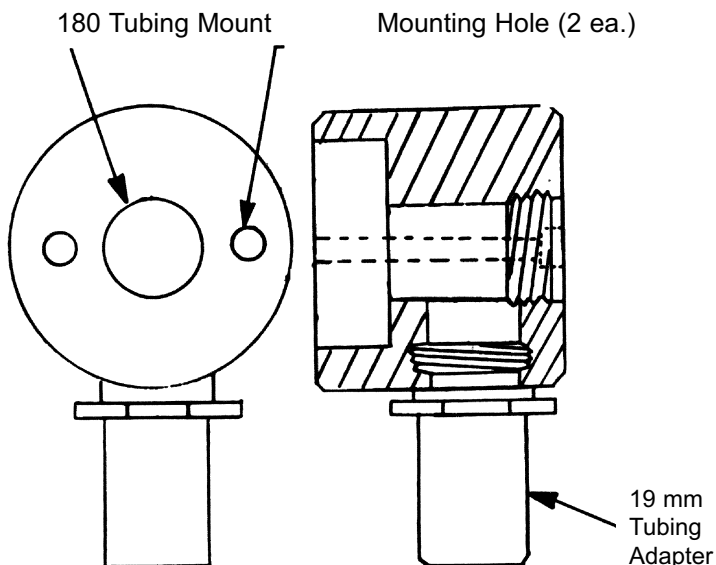

## Tubing Adapter #19-0091

Reduces from 22mm female to 19mm male. Ideal for converting older pop-off valves to 19mm standard.

#AU-184000  
100' coil 19mm I.D.  
Scavenger tubing, Blue color, segmented to every 12" to facilitate cutting.

## Gas Evacuation Tubes

These conductive gas evacuation tubes are supplied with 19mm cuffs and are designed for use in replacement on the gas evacuation system of anesthesia machines.

- #AK-22700DP 10", 5/8" diameter, 19mm ends, (Drager #9995210A). EPDM (Ethylene Propylene Diene Monomer).
- #AK-22689DP 20", 5/8" diameter 19mm ends, (Drager #9995220A). EPDM (Ethylene Propylene Diene Monomer).
- #AK-22691DP 30", 5/8" diameter 19mm ends, (Drager #9995230A). EPDM (Ethylene Propylene Diene Monomer).
- #AK-22692DP 39", 5/8" diameter 19mm ends, EPDM (Ethylene Propylene Diene Monomer).

## WAGD (EVAC) GRILL ASSEMBLY

#32-83160005 **INCLUDES:**

- Mounting hardware with nuts and washers (2 ea. 8-32 x 2 in. screws)
- Scavenging Tubing - 19mm diameter x 96 in. length