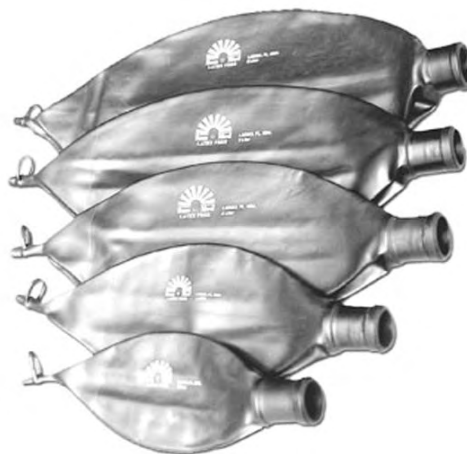

## Tubing Adapter #19-0091

Reduces from 22mm female to 19mm male. Ideal for converting older pop-off valves to 19mm standard.

#AU-184000  
100' coil 19mm I.D.  
Scavenger tubing, Blue color, segmented to every 12" to facilitate cutting.

#53-4-1041-50

5 Liter Flat Breathing Bag  
Bags have standard 22mm Female insert.

Used as a reservoir on older gas scavenger systems.

**CONTAINS LATEX**

## Gas Evacuation Tubes

These conductive gas evacuation tubes are supplied with 19mm cuffs and are designed for use in replacement on the gas evacuation system of anesthesia machines.

- #AK-22700DP 10", 5/8" diameter, 19mm ends, (Drager #9995210A). EPDM (Ethylene Propylene Diene Monomer).
- #AK-22689DP 20", 5/8" diameter 19mm ends, (Drager #9995220A). EPDM (Ethylene Propylene Diene Monomer).
- #AK-22691DP 30", 5/8" diameter 19mm ends, (Drager #9995230A). EPDM (Ethylene Propylene Diene Monomer).
- #AK-22692DP 39", 5/8" diameter 19mm ends, EPDM (Ethylene Propylene Diene Monomer).