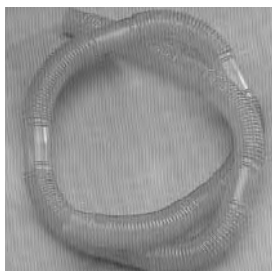

## Tubing Adapter #19-0091

Reduces from 22mm female to 19mm male. Ideal for converting older pop-off valves to 19mm standard.

#AU-184000  
100' coil 19mm I.D.  
Scavenger tubing, Blue color, segmented to every 12" to facilitate cutting.

#53-4-1041-50

5 Liter Flat Breathing Bag  
Bags have standard 22mm Female insert.

Used as a reservoir on older gas scavenger systems.

**CONTAINS LATEX**

## Gas Evacuation Tubes

These conductive gas evacuation tubes are supplied with 19mm cuffs and are designed for use in replacement on the gas evacuation system of anesthesia machines.

- #AK-22700DP 10", 5/8" diameter, 19mm ends, (Drager #9995210A). EPDM (Ethylene Propylene Diene Monomer).
- #AK-22689DP 20", 5/8" diameter 19mm ends, (Drager #9995220A). EPDM (Ethylene Propylene Diene Monomer).
- #AK-22691DP 30", 5/8" diameter 19mm ends, (Drager #9995230A). EPDM (Ethylene Propylene Diene Monomer).
- #AK-22692DP 39", 5/8" diameter 19mm ends, EPDM (Ethylene Propylene Diene Monomer).

## WAGD (EVAC) GRILL ASSEMBLY

#32-83160005 **INCLUDES:**

- Mounting hardware with nuts and washers (2 ea. 8-32 x 2 in. screws)
- Scavenging Tubing - 19mm diameter x 96 in. length