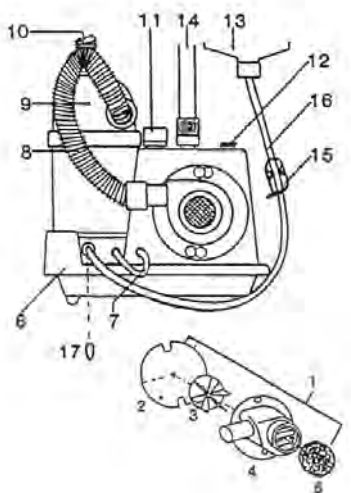

Nebulizers/Mistogen

MODEL MP - 500 COMPU-NEB ELECTRONIC NEBULIZER

TRANSDUCER PARTS

Item	Part Number	Description
1.	#AW-3768	Reservoir
2.	#AW-3850	Float Valve Assembly
2a.	#AW-1681	Retaining Ring Only
2b.	#AW-3862	Float Only
3.	#AW-3858	Pipe, Water
4.	#AW-4147	Water Connector
5.	#AW-4524	RF Connector w /internal wire
	#AW-4444	RF Connector Only
6.	#AW-0544	O-ring Only, 014
7.	#AW-4172	Inspection Cover Assembly
7a.	#AW-4171	Clamp, Inspection Cover
7b.	#AW-1005	Lock Washer, #8
7c.	#AW-4170	Inspection Cover
7d.	#AW-0696	Washer, #8 Fiber
7e.	#AW-0974	Screw, Inspection Cover 6-32 x .625
8.	#AW-4161	Gasket, Inspection Cover
9.	#AW-11353	Crystal Kit
10.	#AW-6030	Reed Switch Kit
11.	#AW-3958	Gasket, 2.68 x 3.03
12.	#AW-3609	Switch Float Assembly
13.	#AW-3610	E-Ring

CHASSIS PARTS

Item	Part Number	Description
1.	#AW-5515	Blower Housing Assembly Items 2,3,4,5
2.	#AW-4112	Shield
3.	#AW-5518	Impeller
4.	#AW-5519	Housing
5.	#AW-4129	Filter
6.	#AW-11493*	Cover Assembly
7.	#AW-4445.01	RF Cable
8.	#AW-3501	Medical air Tube
9.	#AW-3824	Transducer Cover
10.	#AW-3081	Aerosol Tubing
11.	#AW-4947	Handle
12.	#AW-2589	Cover Nut
13.	N/A	Reservoir
14.	#AW-2550	IV Post, Telescoping
15.	#AW-4149	Water Shut-off Clamp
16.	#AW-N/A	Fluid Tube Set
17.	#AW-5293	Water Cap

Part Number	Description
#AW-513-001	Fuse
#AW-4578	Capacitor, 5100 μ F, 40v
#AW-11450*	Potentiometer, 10K
#AW-10512	Power Switch
#AW-10513	RF Module
#AW-11451*	Boot, Power Switch
#AW-11453	Boot, Mist Control Knob
#AW-11483*	Lamp, solid state T-1-3/4
#AW-11494*	Mist Control Knob