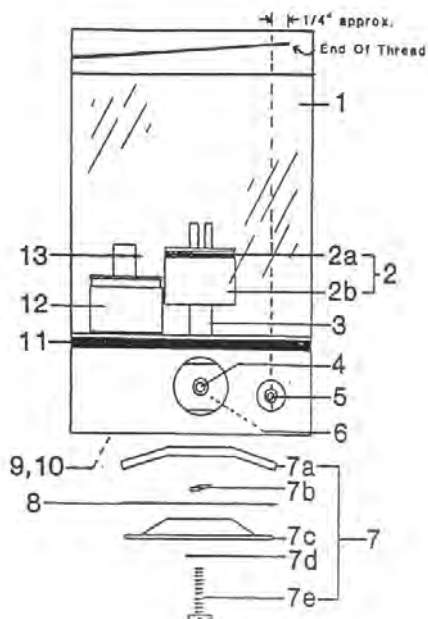

Nebulizers/Mistogen

MODEL MP - 500 COMPU-NEB ELECTRONIC NEBULIZER

TRANSDUCER PARTS

Item	Part Number	Description
1.	#AW-3768	Reservoir
2.	#AW-3850	Float Valve Assembly
2a.	#AW-1681	Retaining Ring Only
2b.	#AW-3862	Float Only
3.	#AW-3858	Pipe, Water
4.	#AW-4147	Water Connector
5.	#AW-4524	RF Connector w /internal wire
	#AW-4444	RF Connector Only
6.	#AW-0544	O-ring Only, 014
7.	#AW-4172	Inspection Cover Assembly
7a.	#AW-4171	Clamp, Inspection Cover
7b.	#AW-1005	Lock Washer, #8
7c.	#AW-4170	Inspection Cover
7d.	#AW-0696	Washer, #8 Fiber
7e.	#AW-0974	Screw, Inspection Cover 6-32 x .625
8.	#AW-4161	Gasket, Inspection Cover
9.	#AW-11353	Crystal Kit
10.	#AW-6030	Reed Switch Kit
11.	#AW-3958	Gasket, 2.68 x 3.03
12.	#AW-3609	Switch Float Assembly
13.	#AW-3610	E-Ring

CHASSIS PARTS

Item	Part Number	Description
1.	#AW-5515	Blower Housing Assembly Items 2,3,4,5
2.	#AW-4112	Shield
3.	#AW-5518	Impeller
4.	#AW-5519	Housing
5.	#AW-4129	Filter
6.	#AW-11493*	Cover Assembly
7.	#AW-4445.01	RF Cable
8.	#AW-3501	Medical air Tube
9.	#AW-3824	Transducer Cover
10.	#AW-3081	Aerosol Tubing
11.	#AW-4947	Handle
12.	#AW-2589	Cover Nut
13.	N/A	Reservoir
14.	#AW-2550	IV Post, Telescoping
15.	#AW-4149	Water Shut-off Clamp
16.	#AW-N/A	Fluid Tube Set
17.	#AW-5293	Water Cap

Part Number	Description
#AW-513-001	Fuse
#AW-4578	Capacitor, 5100 μ F, 40v
#AW-11450*	Potentiometer, 10K
#AW-10512	Power Switch
#AW-10513	RF Module
#AW-11451*	Boot, Power Switch
#AW-11453	Boot, Mist Control Knob
#AW-11483*	Lamp, solid state T-1-3/4
#AW-11494*	Mist Control Knob