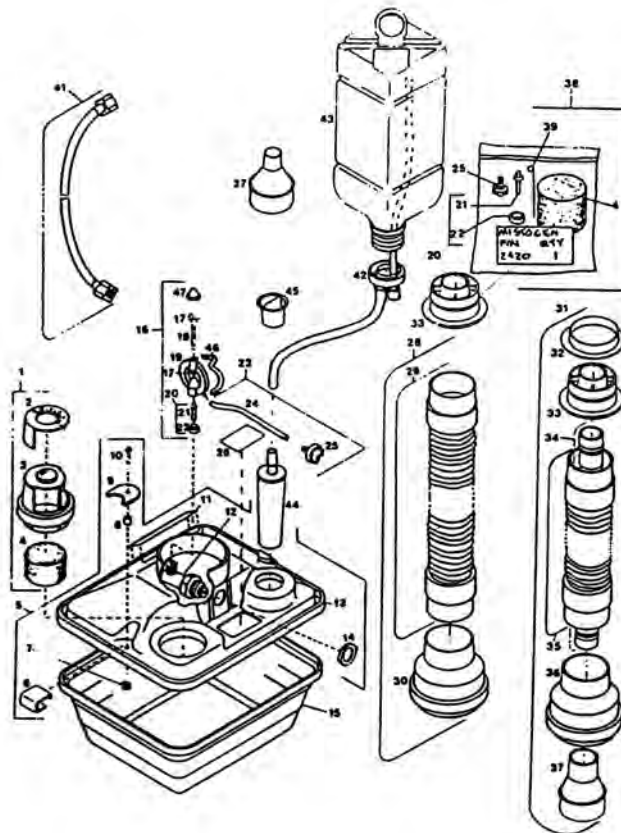

CHASSIS PARTS

Item	Part Number	Description
1.	#AW-5515	Blower Housing Assembly Items 2,3,4,5
2.	#AW-4112	Shield
3.	#AW-5518	Impeller
4.	#AW-5519	Housing
5.	#AW-4129	Filter
6.	#AW-11493*	Cover Assembly
7.	#AW-4445.01	RF Cable
8.	#AW-3501	Medical air Tube
9.	#AW-3824	Transducer Cover
10.	#AW-3081	Aerosol Tubing
11.	#AW-4947	Handle
12.	#AW-2589	Cover Nut
13.	N/A	Reservoir
14.	#AW-2550	IV Post, Telescoping
15.	#AW-4149	Water Shut-off Clamp
16.	#AW-N/A	Fluid Tube Set
17.	#AW-5293	Water Cap

Part Number	Description
#AW-513-001	Fuse
#AW-4578	Capacitor, 5100 μ F, 40v
#AW-11450*	Potentiometer, 10K
#AW-10512	Power Switch
#AW-10513	RF Module
#AW-11451*	Boot, Power Switch
#AW-11453	Boot, Mist Control Knob
#AW-11483*	Lamp, solid state T-1-3/4
#AW-11494*	Mist Control Knob

Older Version Parts List

Part Number	Description
#AW-1456*	Lamp, T -1 3/4
#AW-8318*	Boot, Switch Power
#AW-10511*	Potentiometer, 10K (Mist Control)
#AW-4456*	Mist Control Knob
#AW-2613*	Cover (w/Labels)

REPLACEMENT PARTS

Item	Part Number	Description
1.	#AW-2461	Fill Plug Assembly (Incl. 2-4)
2.	#AW-2447	Dilution Control Cap
3.	#AW-2446	Fill Plug Body
4.	#AW-2462	Filter
5.	#AW-5049	Cover Replacement
6.	#AW-2412.01	Latch (2)
7.	#AW-1696.832	Lock Nut, 8-32 (2)
8.	#AW-1695.31	Spacer, #8 x .250 (2)
9.	#AW-2991	Clip Retainer (2)
10.	#AW-1424.75	Machine Screw 8-32 (2)
11.	#AW-2448	Signature Decal
12.	#AW-2477	Supply Elbow
13.	#AW-2425.01	Cover w/o hardware
14.	#AW-1396	Jam Nut
15.	#AW-2410	Basin
16.	#AW-2404	Jet Assembly (Incl. 17-22, 46-47)
17.	#AW-S101-101-010D	Jet Jam Nut, 10 - 32 (2)
18.	#AW-2691	Baffle Rod
19.	#AW-2406	Jet Holder
20.	#AW-16520	Jet With O-ring (Incl. 21, 22)
22.	#AW-1568.08	O-Ring
23.	#AW-2418	Suction Tube Assy (Incl. 24-25)
24.	#AW-2419.60	Tube, .1 ID x 6"