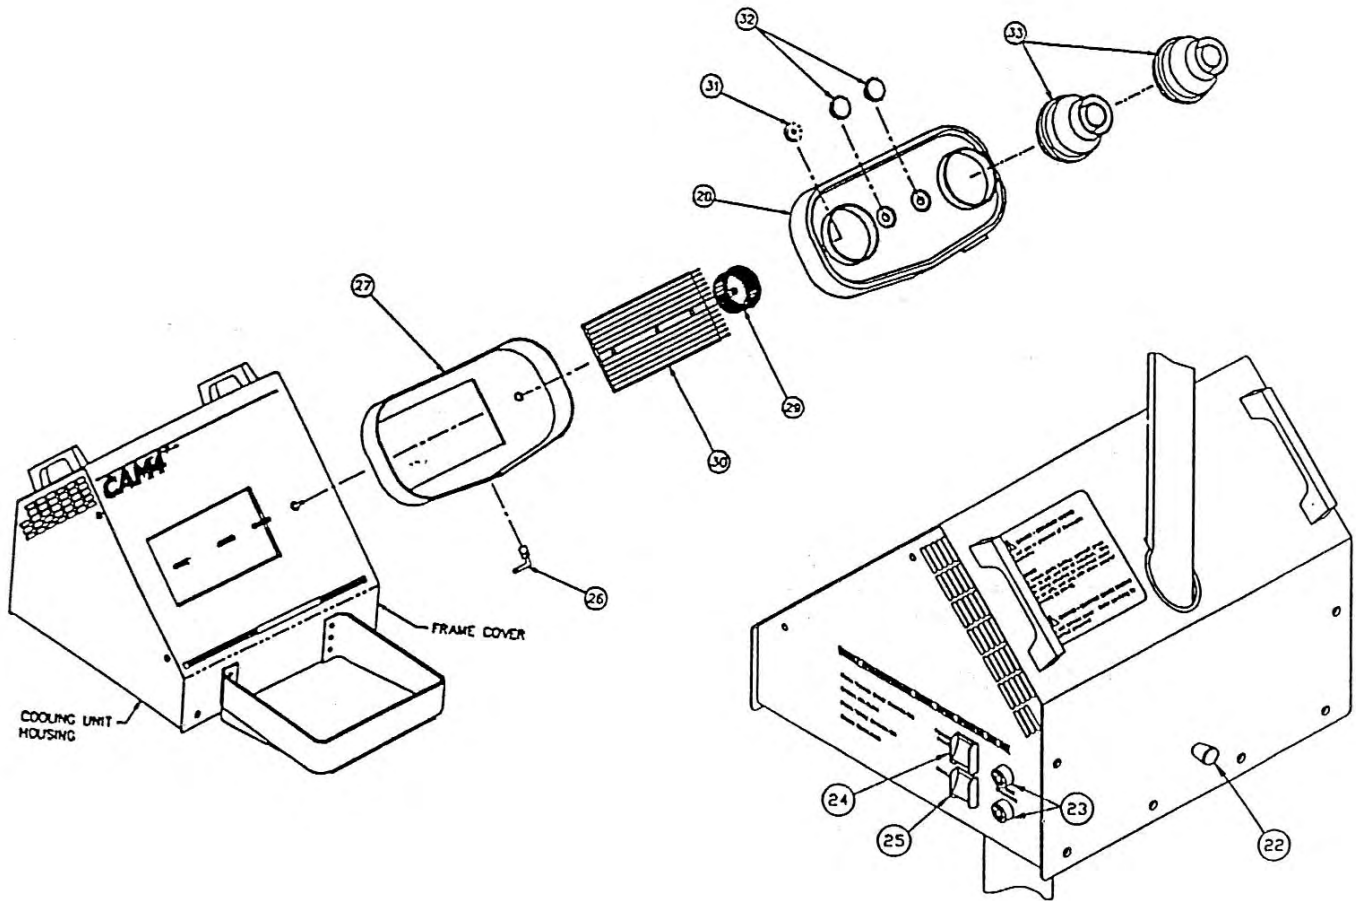

Mist Tents/Mistogen/CAM 4 Con't.

Figure #2

Figure #3

Item	Part No.	Description	Accessories & Miscellaneous
		Ref. Figure 3	
22	#AW-T15703	Plunger Pin	#AW-T6310 120VAC Circulation Motor
23	#AW-T12705	Circuit Breaker	#AW-T15710 230VAC Circulation Motor
24	#AW-T15704	Green DPST Switch, 110V	#AW-T6406 1000ml Reservoir w/Tube
	#AW-T15705	Green DPST Switch, 220V	#AW-T5870 Water feeder for HV-12
25	#AW-T15706	White DPST Switch, 110V	#AW-T14614 PCS-414 Medical air Compressor 120 V, 60 Hz
	#AW-T15707	White DPST Switch, 220V	#AW-T14618 PCS-414 Medical air Compressor 230 V, 50 Hz
		Ref. Figure 2	
26	#AW-T6141	Elbow Fitting	#AW-T15134 PCS-414 Deck
27	#AW-T15117	Air Exchanger Rear Cover	#AW-T15634 Accessories Stub Bar
28	#AW-T15118	Air Exchanger Front Cover	#AW-T1627.06 Terminal Strip
29	#AW-T6325	Circulating Impeller Fan	#AW-T15711 Cooling Fan (120 VAC)
30	Not Available	CoolXChanger	#AW-T15712 Cooling Fan (230 VAC)
31	#AW-T0755	Knurled Knob	
32	#AW-T15708	Fluted Knob	
33	#AW-T13242-1	3" x 2" Adapter	
	#AW-T2437-1	Reducer	
	#AW-T1346	Nylon Screw, #6-32	