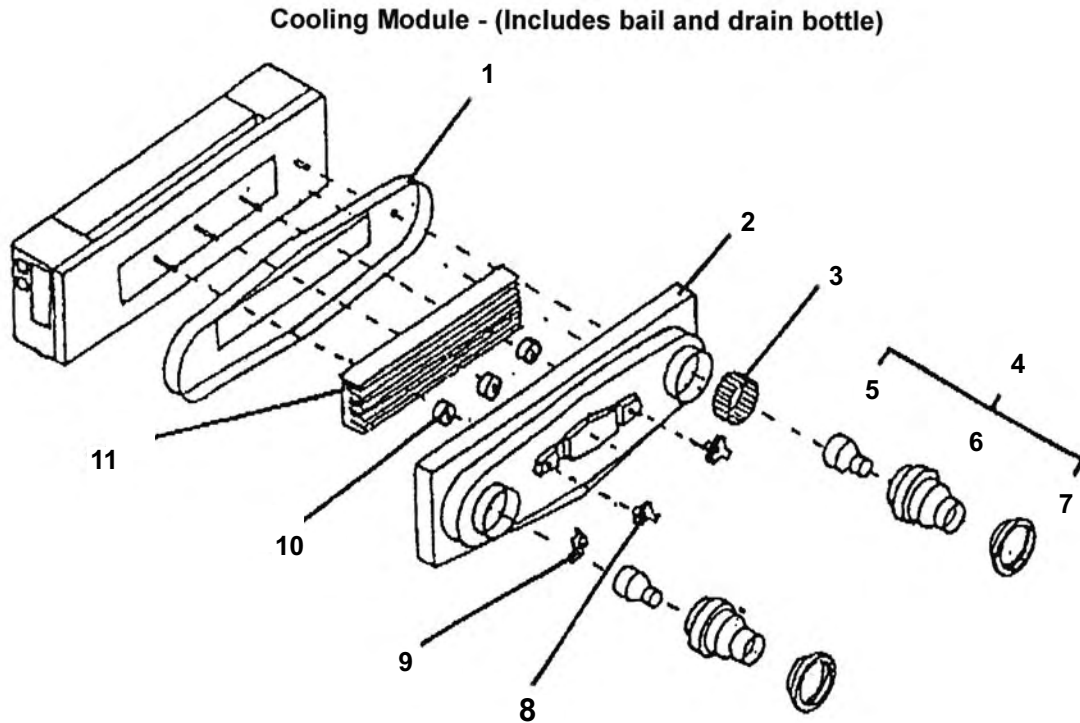

Mist Tents/Mistogen/CAM 4 Con't.

Figure #2

Figure #3

Item	Part No.	Description	Accessories & Miscellaneous
		Ref. Figure 3	
22	#AW-T15703	Plunger Pin	#AW-T6310 120VAC Circulation Motor
23	#AW-T12705	Circuit Breaker	#AW-T15710 230VAC Circulation Motor
24	#AW-T15704	Green DPST Switch, 110V	#AW-T6406 1000ml Reservoir w/Tube
	#AW-T15705	Green DPST Switch, 220V	#AW-T5870 Water feeder for HV-12
25	#AW-T15706	White DPST Switch, 110V	#AW-T14614 PCS-414 Medical air Compressor 120 V, 60 Hz
	#AW-T15707	White DPST Switch, 220V	#AW-T14618 PCS-414 Medical air Compressor 230 V, 50 Hz
		Ref. Figure 2	
26	#AW-T6141	Elbow Fitting	#AW-T15134 PCS-414 Deck
27	#AW-T15117	Air Exchanger Rear Cover	#AW-T15634 Accessories Stub Bar
28	#AW-T15118	Air Exchanger Front Cover	#AW-T1627.06 Terminal Strip
29	#AW-T6325	Circulating Impeller Fan	#AW-T15711 Cooling Fan (120 VAC)
30	Not Available	CoolXChanger	#AW-T15712 Cooling Fan (230 VAC)
31	#AW-T0755	Knurled Knob	
32	#AW-T15708	Fluted Knob	
33	#AW-T13242-1	3" x 2" Adapter	
	#AW-T2437-1	Reducer	
	#AW-T1346	Nylon Screw, #6-32	