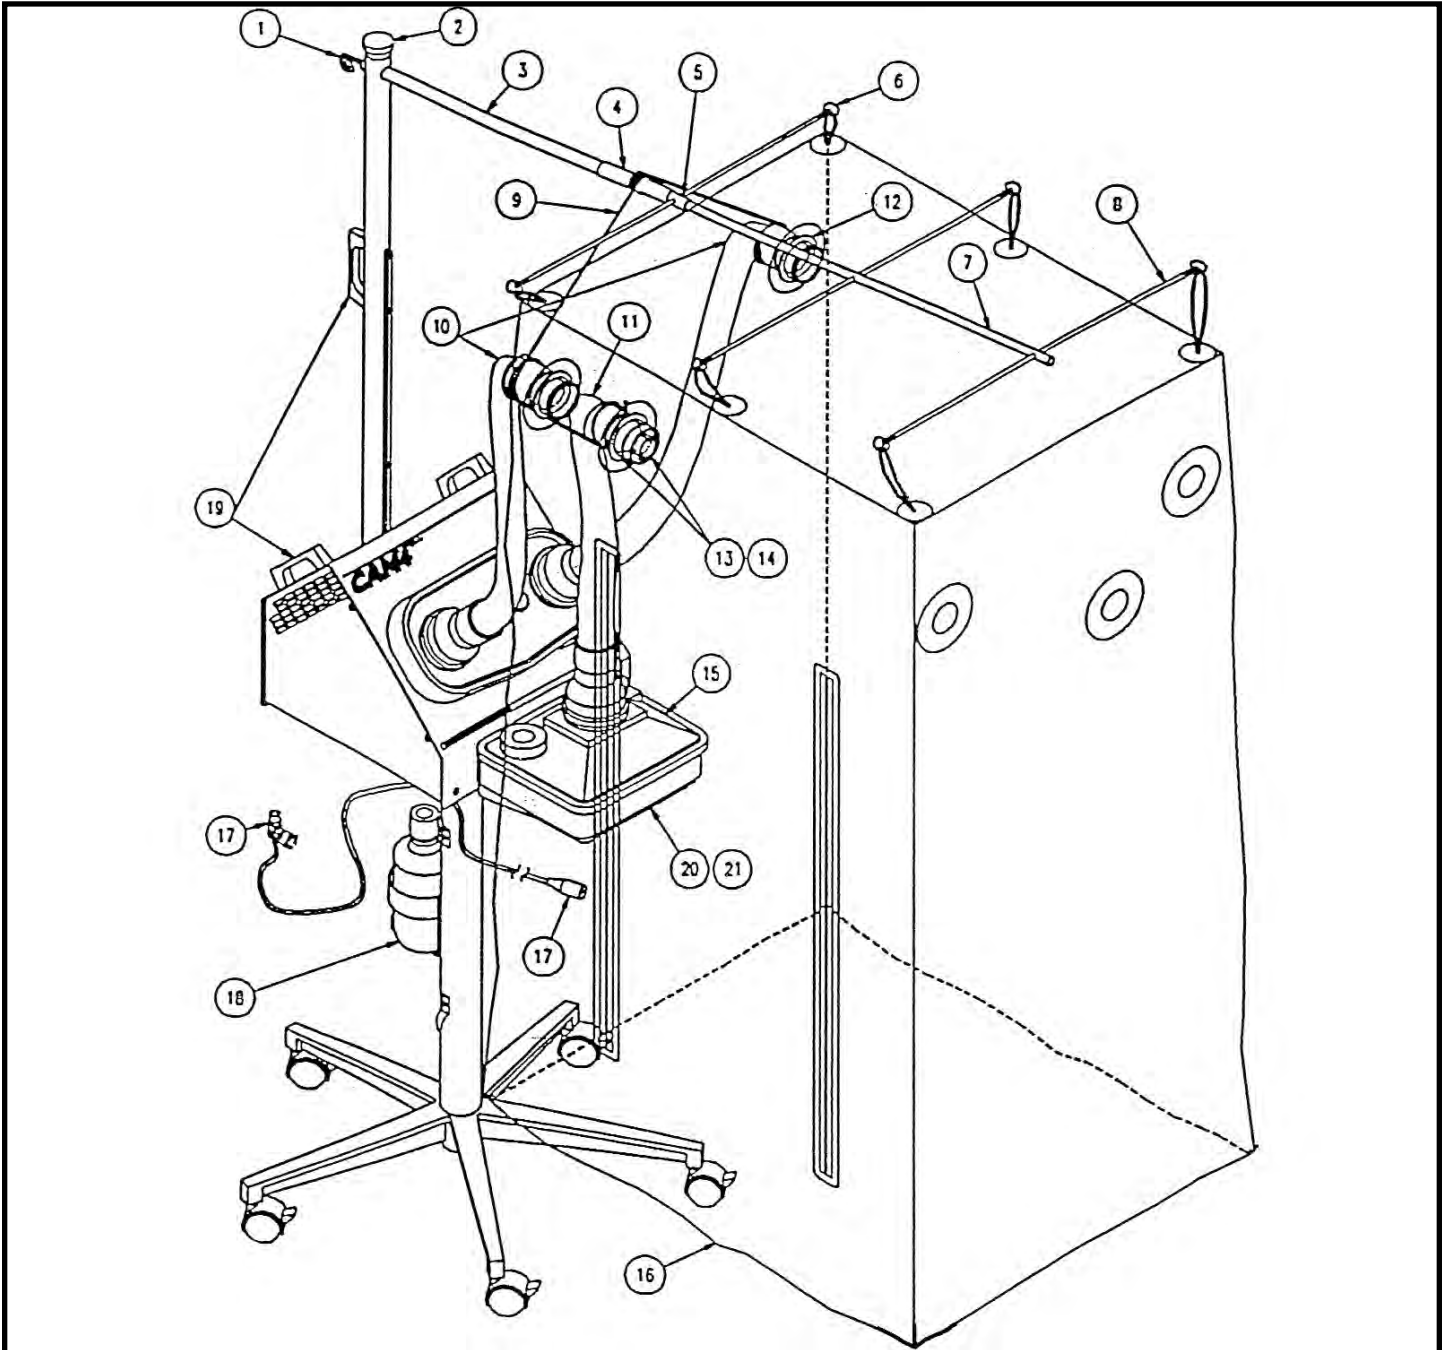

Mist Tents/Mistogen/Model CAM 4

- | | | | |
|----------------|----------------------------|------------------|---------------------------|
| 1. #AW-T0793 | Pigtail Hook | 12. #AW-T15122 | Tent Ring |
| 2. #AW-T6321 | Knob with shaft | 13. #AW-T2438-1 | Tent Adapter, HV-12 |
| 3. #AW-T15146 | Base Bar | 14. #AW-T2436-1 | Tent Ring |
| 4. #AW-T0796 | Locking Sleeve | 15. #AW-T15150 | HV-12 Nebulizer for CAM4 |
| 5. #AW-T6353 | Socket Bar | 16. #AW-T6308 | Canopy |
| 6. #AW-T6397 | Canopy Tent Spring Hook | 17. #AW-T15144 | Grounding Cable Ass'y |
| 7. #AW-T6328 | Canopy Bar | 18. #AW-T6244 | Drain Bottle & Tube Ass'y |
| 8. #AW-T6330 | Tent Rod | 19. #AW-T2099.01 | Handle |
| 9. #AW-T15147 | Flex Hose Coil Support | 20. #AW-T15128 | Stability Strap (Hook) |
| 10. #AW-T15161 | Cooling Unit Flex Hose | 21. #AW-T15129 | Stability Strap (Loop) |
| 11. #AW-T15159 | Nebulizer 1-1/4" Flex Hose | | |
| #AW-T15160 | Nebulizer 2" Flex Hose | | |