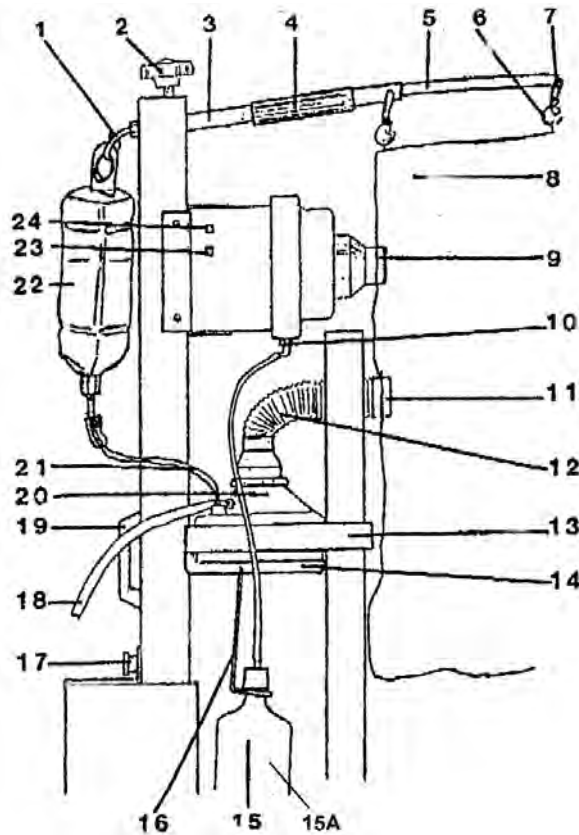

Mist Tents/Timeter/CAM® - 3

Parts referenced in Figure # 2

ITEM	PART #	DESCRIPTION	ITEM	PART #	DESCRIPTION
			15b.	#AW-6221	Tube Connector for #AW-8504
			15c.	#AW-8504	Cap for #AW-8505 Drain Bottle
			16.	#AW-6336	Hanger (Bail) for Drain Bottle
			17.	N/A	Locking Pin
1.	#AW-0793	Reservoir Hook	18.	#AW-2235.12	High Pressure Hose
2.	#AW-6321	Knob w/shaft	19.	#AW-2099	Handle
3.	#AW-6749	Stub Bar Assembly	20.	#AW-6380	HV12 Nebulizer for CAM® 3
4.	#AW-0796	Sleeve for Stub Bar	20a.	#AW-6692	Right Angle Adapter For #AW-6380
5.	#AW-6328	Canopy Bar	21.	#AW-6409	Tube Set for #AW-6406 Reservoir
6.	#AW-6397	Tent Spring Hook	22.	#AW-6406	1000ml Plastic Reservoir w/hanger
7.	#AW-6330	Tent Rod	23a.	#AW-6366	White Switch
8.	#AW-6308	Canopy	23b.	#AW-6377	Lamp, White Circulation Switch
9.	--	See Fig. 3 parts.	23c.	#AW-11480	White Circulation Switch Cover
10.	--	See Fig. 1 parts.	24a.	#AW-6365	Green Switch
11.	#AW-2438	Tent Adapter	24b.	#AW-6378	Lamp, Green Switch & Indicator
12.	#AW-6765	Tube Assembly, Coaxial	24c.	#AW-11479	Green Cooling Switch Cover
13.	#AW-6341	Stability Strap			
14.	#AW-6668	L-Bracket			
14a.	#AW-2641	Hoop, HV-12 Nebulizer			
15.	#AW-6244	Drain Bottle/Tube Assembly (Incl: Bottle #AW-8505, Tubing #AW-6263, Cap #AW-8504, Tube Connector #AW-6221			
15a.	#AW-8505	1000ml Drain Bottle w/o hardware