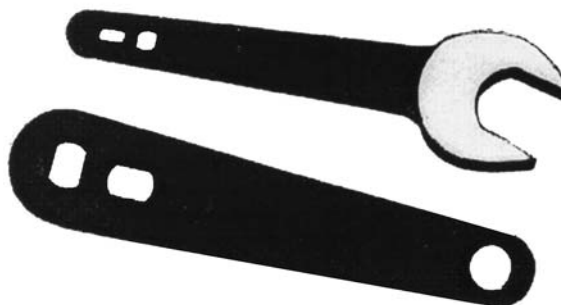

Cylinder Accessories

#69-20380 Metal dual cylinder. Fits D/E post valves and large oxygen regulator nut

#69-20401 Metal D/E cylinder wrench
#69-20340 Plastic D/E cylinder wrench

#69-20354 Metal cylinder wrench with 12" chain & retaining clip
#69-20567 Plastic D/E cylinder wrench with 4" chain
#69-20712 Plastic D/E cylinder wrench with 4" chain and retaining clip
#69-20713 Plastic D/E cylinder wrench with 12" chain