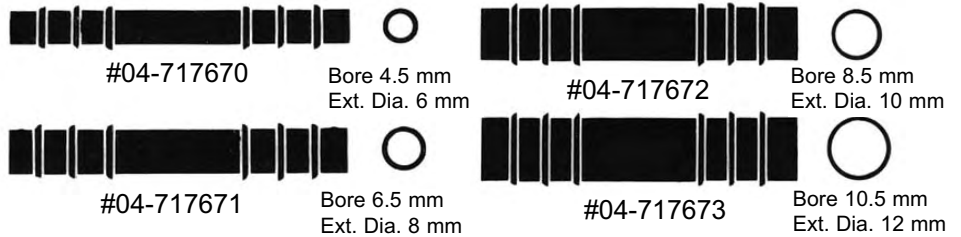

Adapters/Connectors

*All Items Are 10/pack

Connectors

Adapters

Catheter Mounts/Adapters

Luer Male
#04-718720

Straight Connectors

"T" Connectors

All connectors
are plastic

"Y" Connectors