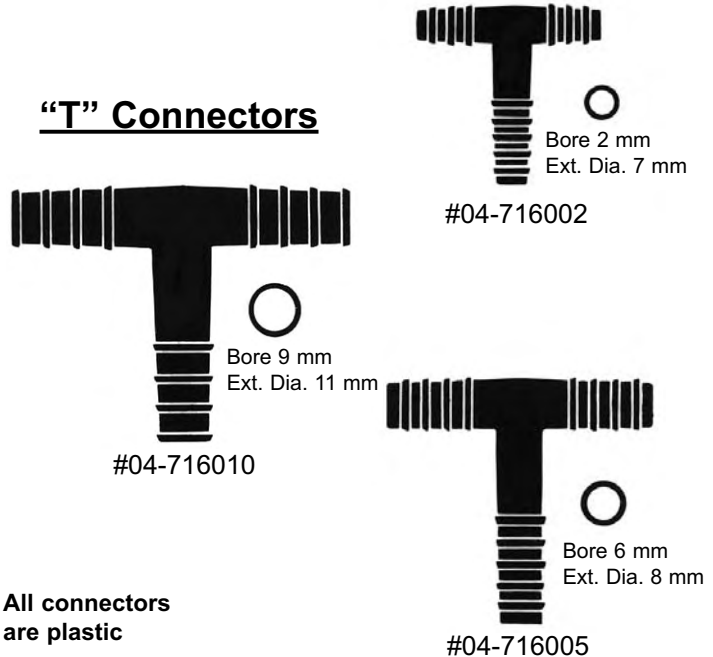

Adapters/Connectors

*All Items Are 10/pack

Connectors

Adapters

Catheter Mounts/Adapters

Luer Male
#04-718720

Straight Connectors

"T" Connectors

All connectors
are plastic

"Y" Connectors